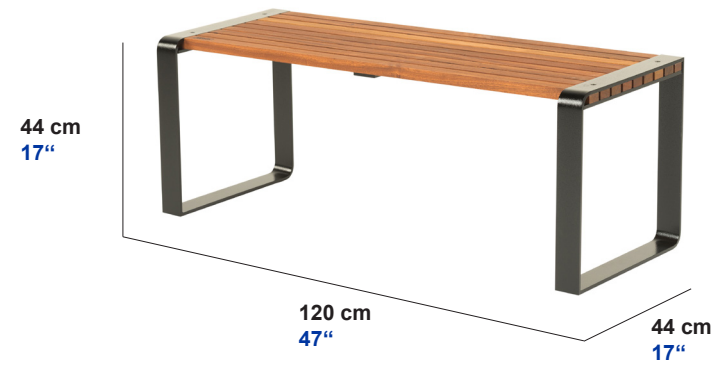

LILI large bench

Code: LIL32

Design by: MEWOX / Aita Teigar / Laad OÜ

Vol. : 0.07 M3

Net : 14 kg / 31 lbs
Gross : 16 kg / 35 lbs

W : 121 cm / 48"
D : 46 cm / 18"
H : 13 cm / 5"

MATERIALS

Frame:
Powder coated aluminium