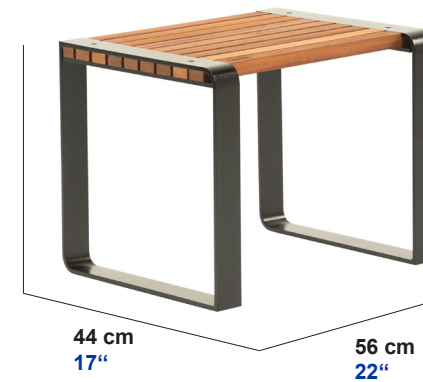

LILI small bench

Code: LIL31

Design by: MEWOX / Aita Teigar / Laad OÜ

Vol. : 0.05 M3

Net : 9 kg / 20 lbs
Gross : 11 kg / 24 lbs

W : 58 cm / 23"
D : 46 cm / 18"
H : 19 cm / 7"

MATERIALS

Frame:
Powder coated aluminium